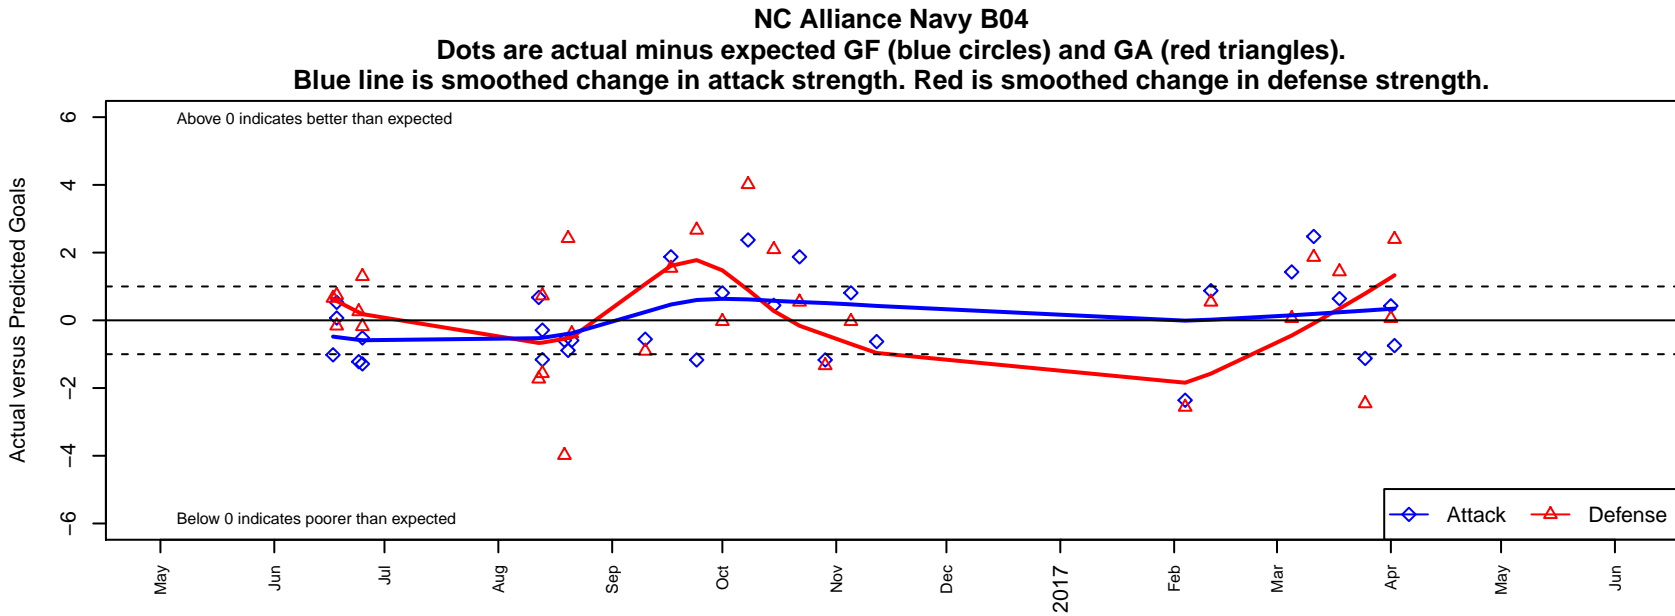

NC Alliance Navy B04

, WA
 B04 total strength=682
 attack=1.08 defense=0.41
 fall league = PSPL Classic 2 Blue U13
 spr league = Spr PSPL Classic 2 Red U13

alt names used:
 32 NC Alliance B04 Navy
 NC ALLIANCE FC NC ALLIANCE B04 NAVY (
 15 NC Alliance B04 Navy
 North County Alliance NC Alliance FC BO4 Na
 NC Alliance Navy
 North County Alliance NC Alliance FC BO4 Na

Venues played:
 2016 Skagit Firecracker Silver U13
 2016 Baker Blast COPA U13
 2016 Pacific Coast Challenge U13
 2016 Bigfoot Silver U13
 2016 PSPL Classic 2 Blue U13
 2016 Spr PSPL Classic 2 Red U13

**attack and defense variance (black dot)
relative to other teams
and top 10 in region**