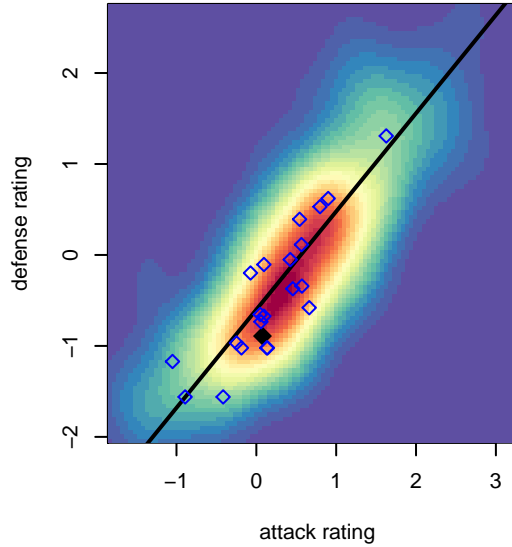

**attack and defense rating
relative to others at age
and all opponents in last 13 months**