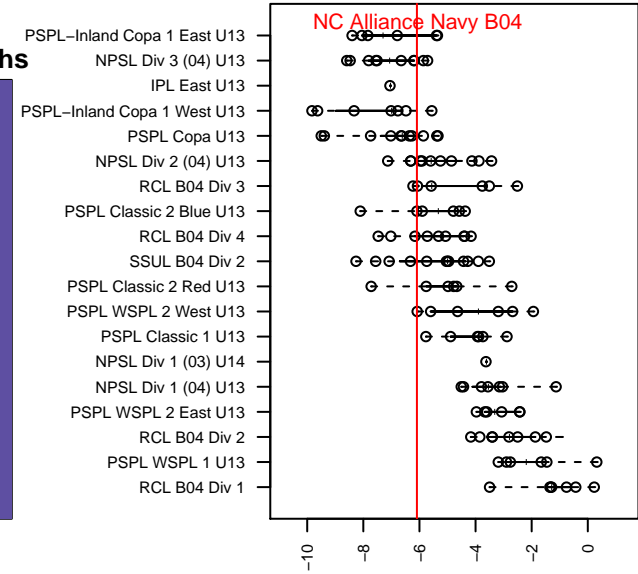

**attack and defense rating
relative to others at age
and all opponents in last 13 months**